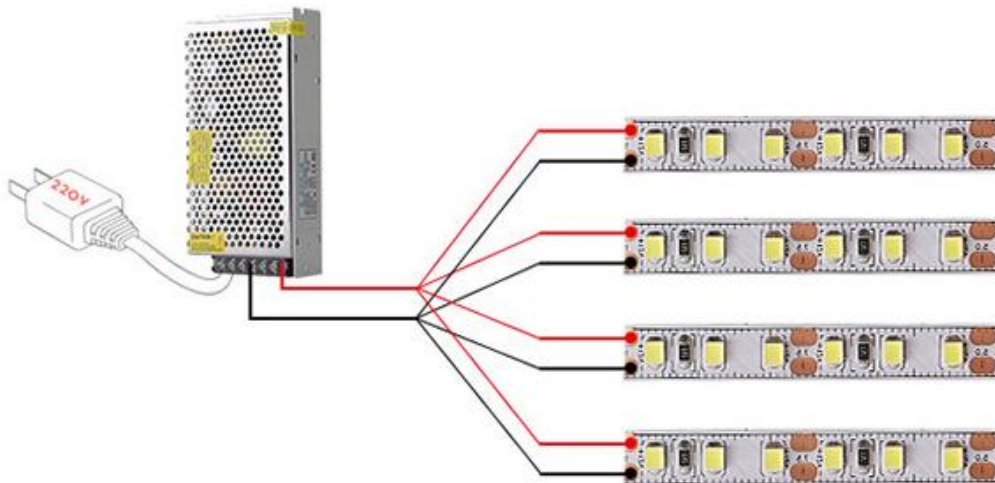

How to Connect: