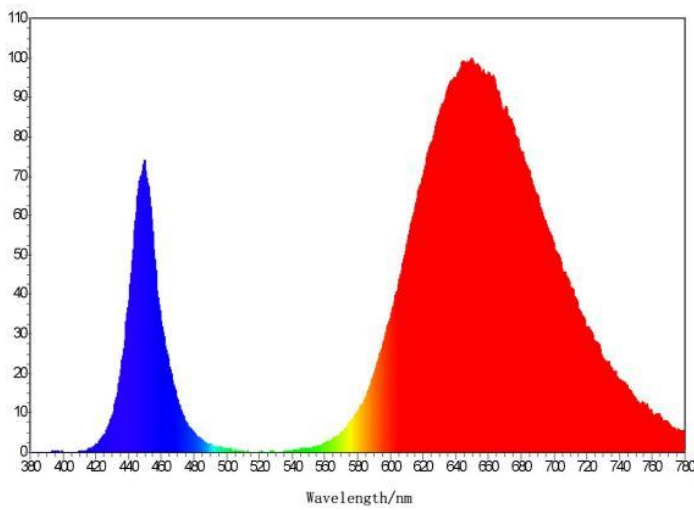

SEVEN COLORS LIGHTING CO.,LTD(MAXTOP TECH CO.,LIMITED)

Spectrum Option:

1. Stem and leaf plants (Red: Blue=2:1)

2. Leaf vegetable (Red: Blue=5:1)

3. Flower and Fruit Plants (Red:Blue=8:1)

SEVEN COLORS LIGHTING CO.,LTD(MAXTOP TECH CO.,LIMITED)

Dimension:

Parameter:

| ITEM NO. | COLOR | LIGHT BEAM | LUMEN FLUX | VOLTAGE | MAX POWER |
|------------------|---------|------------|-------------|---------|-----------|
| SC-2835LG30F-V24 | R:B=5:1 | 120° | 150-210lm/m | DC12V | 7.2W/m |

How to Connect:

SEVEN COLORS LIGHTING CO.,LTD(MAXTOP TECH CO.,LIMITED)

Specification:

LED Model:SMD2835

Color:Full spectrum(380-840nm), Red:Blue=3:1,5:1,8:1 (Red: 620nm or 660nm
Blue:450-460nm), Pure White(5000-5500k) and other customed spectrum