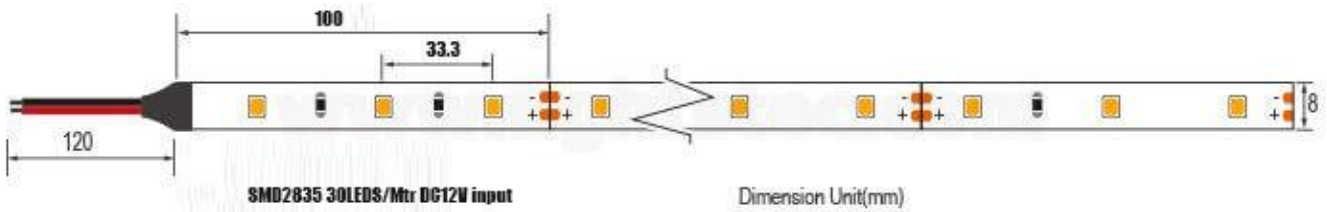

Product Name: DC12V 2835 30led/m led grow light strips

Item No.: SC-2835LG30F-V12

Photos

ADD:No.4 South Four Road,Dong An Xi Road, Haizhou,Guzhen Town,Zhongshan
City,China Email:win@maxtoptek.com Wechat:+86-13824709964 Whatsapp:+86-18688146282 TEL:+86-760-85320448
Website: <http://www.7colorstek.com>

Dimension:

Parameter:

| ITEM NO. | COLOR | LIGHT BEAM | LUMEN FLUX | VOLTAGE | MAX POWER |
|------------------|---------|------------|-------------|---------|-----------|
| SC-2835LG30F-V24 | R:B=5:1 | 120° | 150-210lm/m | DC12V | 7.2W/m |

How to Connect:

SEVEN COLORS LIGHTING CO.,LTD(MAXTOP TECH CO.,LIMITED)

Specification:

LED Model:SMD2835

Color:Full spectrum(380-840nm), Red:Blue=3:1,5:1,8:1 (Red: 620nm or 660nm
Blue:450-460nm), Pure White(5000-5500k) and other customed spectrum

Lumen Flux:150-210lux

PPFD(400~700nm):60 μ mol/m²s

LED QTY:30led/m 150led 5m 16.4ft

Working Voltage:DC12V

12v 3led cut-table, each 10cm cut-table

IP Rating: IP20,IP65,IP67,IP68 Glue Filling waterproof available