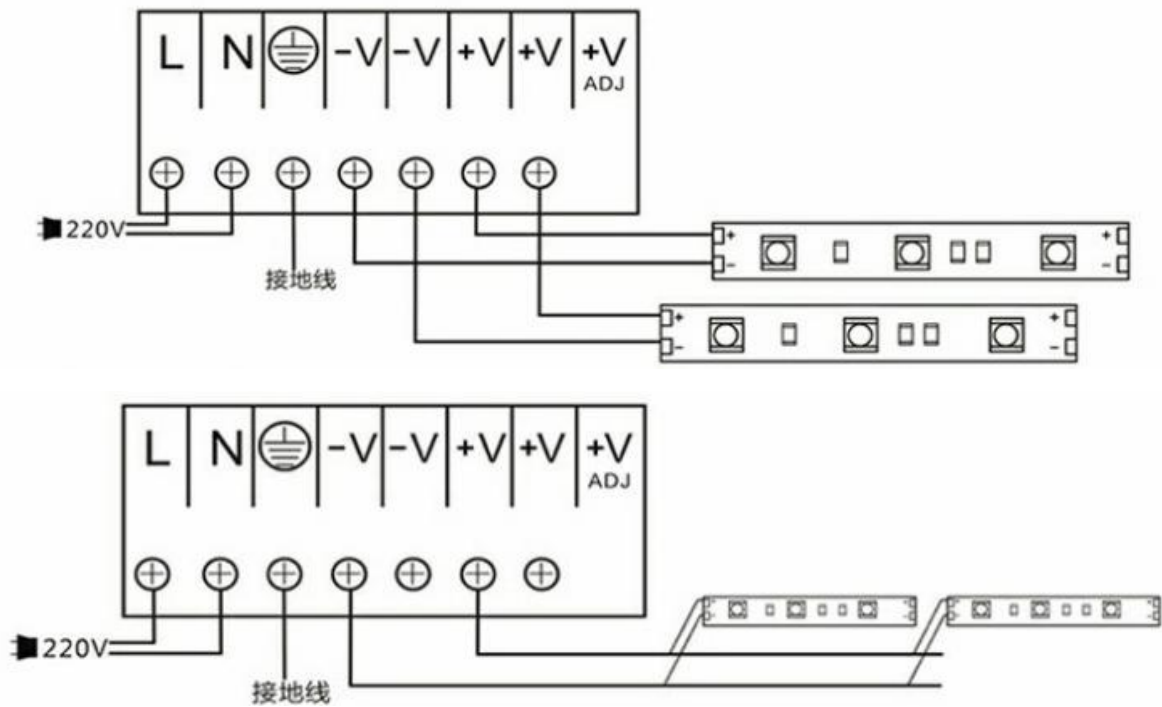

Dimension:

Parameter:

| ITEM NO. | COLOR | LIGHT BEAM | LUMEN FLUX | VOLTAGE | MAX POWER |
|------------------|---------|------------|-------------|---------|-----------|
| SC-2835LG30F-V24 | R:B=5:1 | 120° | 150-210lm/m | DC12V | 7.2W/m |

How to Connect:

SEVEN COLORS LIGHTING CO.,LTD(MAXTOP TECH CO.,LIMITED)

Specification:

LED Model:SMD2835

Color:Full spectrum(380-840nm), Red:Blue=3:1,5:1,8:1 (Red: 620nm or 660nm
Blue:450-460nm), Pure White(5000-5500k) and other customed spectrum

Lumen Flux:150-210lux

PPFD(400~700nm):60 μ mol/m²s

LED QTY:30led/m 150led 5m 16.4ft

Working Voltage:DC12V

12v 3led cut-table, each 10cm cut-table

IP Rating: IP20,IP65,IP67,IP68 Glue Filling waterproof available