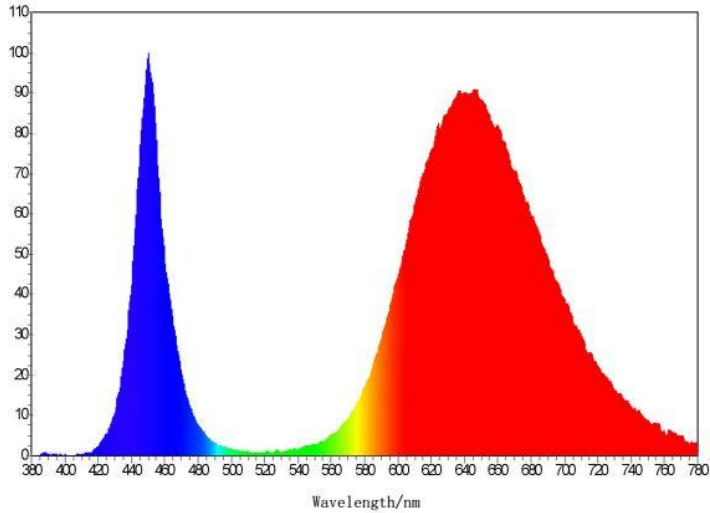

SEVEN COLORS LIGHTING CO.,LTD(MAXTOP TECH CO.,LIMITED)

Spectrum Option:

1. Stem and leaf plants (Red: Blue=2:1)

2. Leaf vegetable (Red: Blue=5:1)