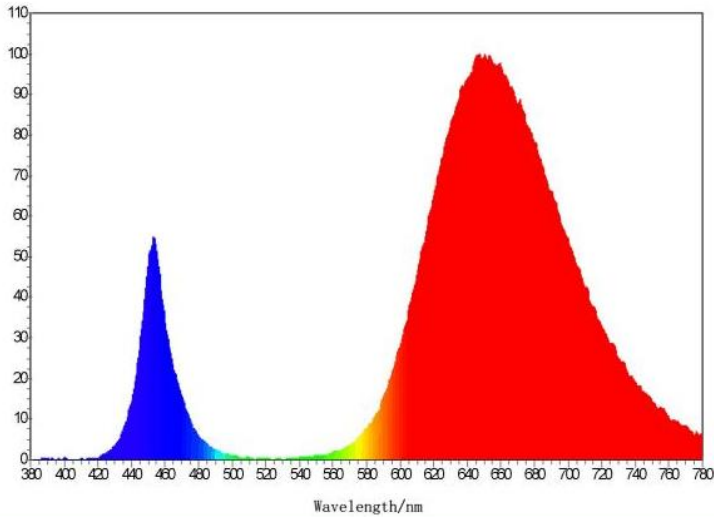

SEVEN COLORS LIGHTING CO.,LTD(MAXTOP TECH CO.,LIMITED)

Spectrum Option:

1. Stem and leaf plants (Red: Blue=2:1)

2. Leaf vegetable (Red: Blue=5:1)

3. Flower and Fruit Plants (Red:Blue=8:1)

SEVEN COLORS LIGHTING CO.,LTD(MAXTOP TECH CO.,LIMITED)

Dimension:

Parameter:

| ITEM NO. | COLOR | LIGHT BEAM | LUMEN FLUX | VOLTAGE | MAX POWER |
|------------------|---------|------------|-------------|---------|-----------|
| SC-2835LG30F-V24 | R:B=5:1 | 120° | 150-210lm/m | DC12V | 7.2W/m |

How to Connect:

SEVEN COLORS LIGHTING CO.,LTD(MAXTOP TECH CO.,LIMITED)

Specification:

LED Model:SMD2835

Color:Full spectrum(380-840nm), Red:Blue=3:1,5:1,8:1 (Red: 620nm or 660nm
Blue:450-460nm), Pure White(5000-5500k) and other customed spectrum