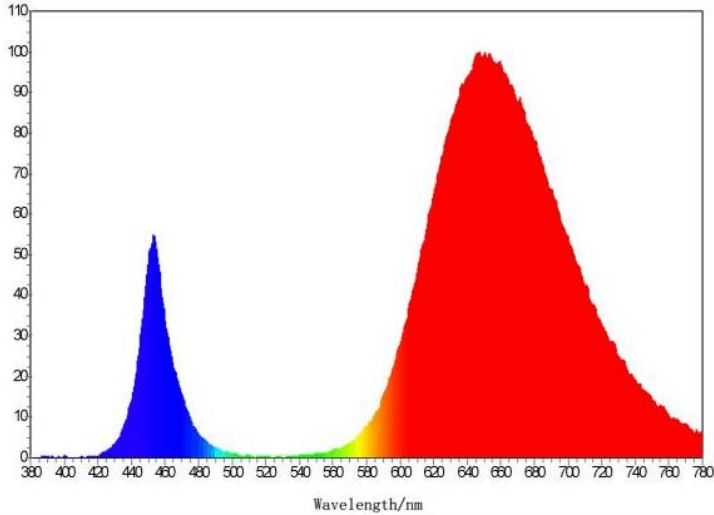

SEVEN COLORS LIGHTING CO.,LTD(MAXTOP TECH CO.,LIMITED)

Dimension: