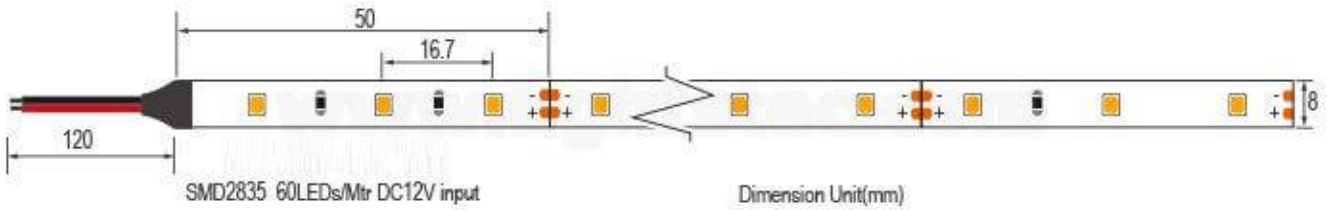

### 2. Leaf vegetable (Red: Blue=5:1)

### Dimension: