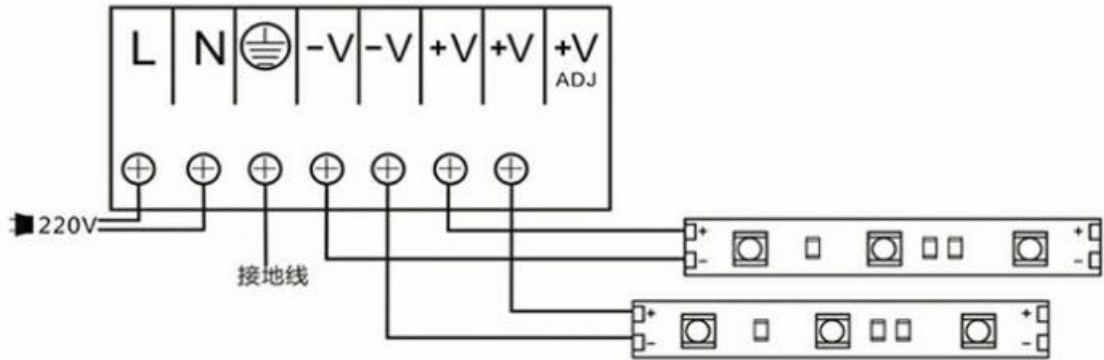

SEVEN COLORS LIGHTING CO.,LTD(MAXTOP TECH CO.,LIMITED)
LED GROW LIGHT FACTORY

DATA SHEET

PRODUCT NAME: 24V 2835 240led/m
LED GROW STRIP LIGHT

FILE TYPE: DRAFT PUBLISHED

SEVEN COLORS LIGHTING CO.,LTD(MAXTOP TECH CO.,LIMITED)

Product Name: DC24V 2835 240led/m full Spectrum led grow light strips

Item No.: SC-2835GL

240F-V24

Photos:

ADD:No.4 South Four Road,Dong An Xi Road, Haizhou,Guzhen Town,Zhongshan
City,China Email:win@maxtoptek.com Wechat:+86-13824709964 Whatsapp:+86-18688146282 TEL:+86-760-85320448
Website: <http://www.7colorstek.com>

Spectrum Option:

1. Stem and leaf plants (Red: Blue=2:1)

2. Leaf vegetable (Red: Blue=5:1)

3. Flower and Fruit Plants (Red:Blue=8:1)

SEVEN COLORS LIGHTING CO.,LTD(MAXTOP TECH CO.,LIMITED)

Dimension:

Parameter:

ITEM NO.	COLOR	LIGHT BEAM	LUMEN FLUX	VOLTAGE	MAX POWER
SC-2835GL240F-V24	R:B=3:1,5:1,8:1 ,Full Spectrum, Pure White(5000-5500k)	120°	1200-1680lm/m	DC24V	36W/m

How to Connect:

Specification:

LED Model:SMD2835