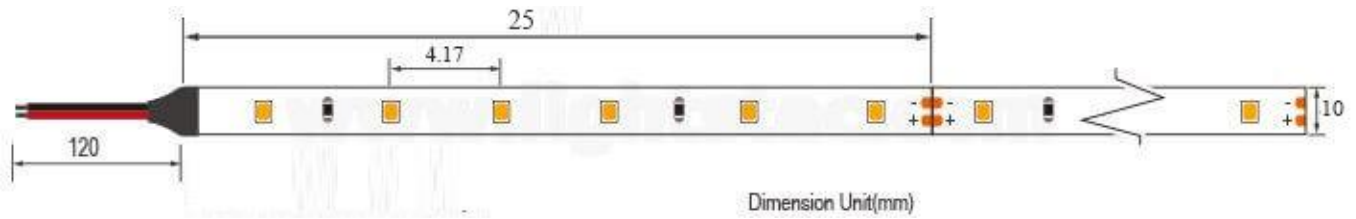

SEVEN COLORS LIGHTING CO.,LTD(MAXTOP TECH CO.,LIMITED)
LED GROW LIGHT FACTORY

DATA SHEET

PRODUCT NAME: 24V 2835 240led/m
LED GROW STRIP LIGHT

FILE TYPE: DRAFT PUBLISHED

SEVEN COLORS LIGHTING CO.,LTD(MAXTOP TECH CO.,LIMITED)

Product Name: DC24V 2835 240led/m full Spectrum led grow light strips

Item No.: SC-2835GL

240F-V24

Photos:

ADD:No.4 South Four Road,Dong An Xi Road, Haizhou,Guzhen Town,Zhongshan
City,China Email:win@maxtoptek.com Wechat:+86-13824709964 Whatsapp:+86-18688146282 TEL:+86-760-85320448
Website: <http://www.7colorstek.com>

Spectrum Option:

1. Stem and leaf plants (Red: Blue=2:1)

2. Leaf vegetable (Red: Blue=5:1)

3. Flower and Fruit Plants (Red:Blue=8:1)

SEVEN COLORS LIGHTING CO.,LTD(MAXTOP TECH CO.,LIMITED)

Dimension:

Parameter:

ITEM NO.	COLOR	LIGHT BEAM	LUMEN FLUX	VOLTAGE	MAX POWER
SC-2835GL240F-V24	R:B=3:1,5:1,8:1 ,Full Spectrum, Pure White(5000-5500k)	120°	1200-1680lm/m	DC24V	36W/m

How to Connect:

Specification:

LED Model:SMD2835