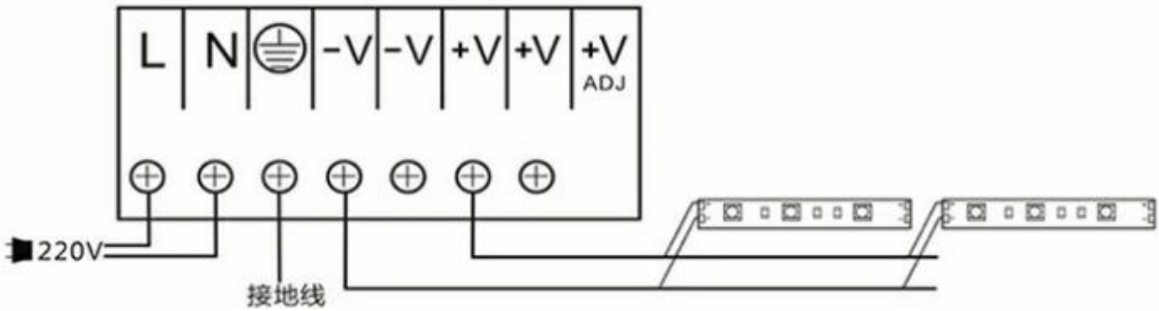

SEVEN COLORS LIGHTING CO.,LTD(MAXTOP TECH CO.,LIMITED)
LED GROW LIGHT FACTORY

DATA SHEET

PRODUCT NAME: 24V 2835 240led/m
LED GROW STRIP LIGHT

FILE TYPE: DRAFT PUBLISHED

SEVEN COLORS LIGHTING CO.,LTD(MAXTOP TECH CO.,LIMITED)

Product Name: DC24V 2835 240led/m full Spectrum led grow light strips

Item No.: SC-2835GL

240F-V24

Photos:

ADD:No.4 South Four Road,Dong An Xi Road, Haizhou,Guzhen Town,Zhongshan
City,China Email:win@maxtoptek.com Wechat:+86-13824709964 Whatsapp:+86-18688146282 TEL:+86-760-85320448
Website: <http://www.7colorstek.com>

Spectrum Option:

1. Stem and leaf plants (Red: Blue=2:1)

2. Leaf vegetable (Red: Blue=5:1)

3. Flower and Fruit Plants (Red:Blue=8:1)

SEVEN COLORS LIGHTING CO.,LTD(MAXTOP TECH CO.,LIMITED)

Dimension:

Parameter:

ITEM NO.	COLOR	LIGHT BEAM	LUMEN FLUX	VOLTAGE	MAX POWER
SC-2835GL240F-V24	R:B=3:1,5:1,8:1 ,Full Spectrum, Pure White(5000-5500k)	120°	1200-1680lm/m	DC24V	36W/m

How to Connect:

Specification:

LED Model:SMD2835