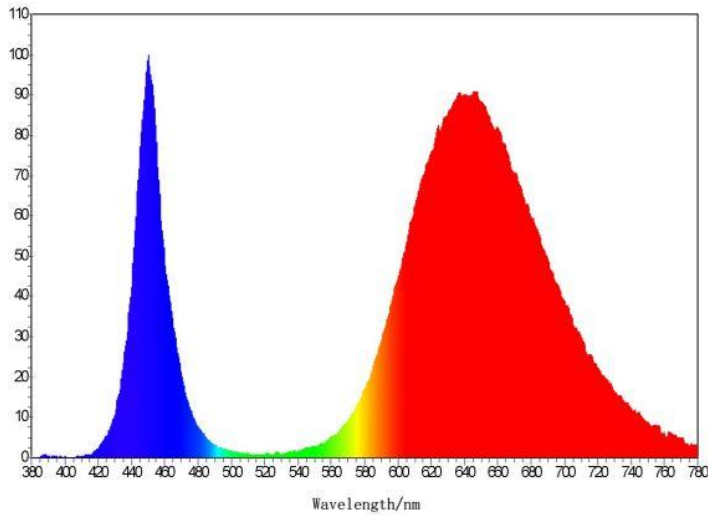

Spectrum Option:

1. Stem and leaf plants (Red: Blue=2:1)

2. Leaf vegetable (Red: Blue=5:1)

3. Flower and Fruit Plants (Red:Blue=8:1)

SEVEN COLORS LIGHTING CO.,LTD(MAXTOP TECH CO.,LIMITED)

Dimension:

Parameter:

ITEM NO.	COLOR	LIGHT BEAM	LUMEN FLUX	VOLTAGE	MAX POWER
SC-2835GL240F-V24	R:B=3:1,5:1,8:1 ,Full Spectrum, Pure White(5000-5500k)	120°	1200-1680lm/m	DC24V	36W/m

How to Connect:

Specification:

LED Model:SMD2835

Color:Full spectrum(380-840nm), Red:Blue=3:1,5:1,8:1 (Red: 620nm or 660nm Blue:450-460nm), Pure White(5000-5500k) and other customed spectrum

Lumen Flux: 1200-1680lux

SEVEN COLORS LIGHTING CO.,LTD(MAXTOP TECH CO.,LIMITED)