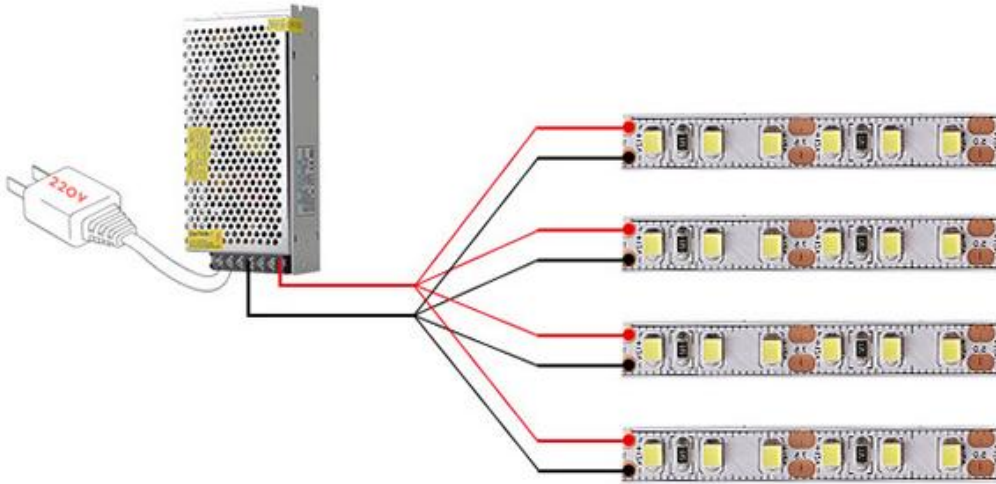

SEVEN COLORS LIGHTING CO.,LTD(MAXTOP TECH CO.,LIMITED)
LED GROW LIGHT FACTORY

DATA SHEET

PRODUCT NAME: 24V 2835 240led/m
LED GROW STRIP LIGHT

FILE TYPE: DRAFT PUBLISHED

SEVEN COLORS LIGHTING CO.,LTD(MAXTOP TECH CO.,LIMITED)

Product Name: DC24V 2835 240led/m full Spectrum led grow light strips

Item No.: SC-2835GL

240F-V24

Photos:

ADD:No.4 South Four Road,Dong An Xi Road, Haizhou,Guzhen Town,Zhongshan
City,China Email:win@maxtoptek.com Wechat:+86-13824709964 Whatsapp:+86-18688146282 TEL:+86-760-85320448
Website: <http://www.7colorstek.com>

Spectrum Option:

1. Stem and leaf plants (Red: Blue=2:1)

2. Leaf vegetable (Red: Blue=5:1)

3. Flower and Fruit Plants (Red:Blue=8:1)

SEVEN COLORS LIGHTING CO.,LTD(MAXTOP TECH CO.,LIMITED)

Dimension:

Parameter:

ITEM NO.	COLOR	LIGHT BEAM	LUMEN FLUX	VOLTAGE	MAX POWER
SC-2835GL240F-V24	R:B=3:1,5:1,8:1 ,Full Spectrum, Pure White(5000-5500k)	120°	1200-1680lm/m	DC24V	36W/m

How to Connect:

Specification:

LED Model:SMD2835