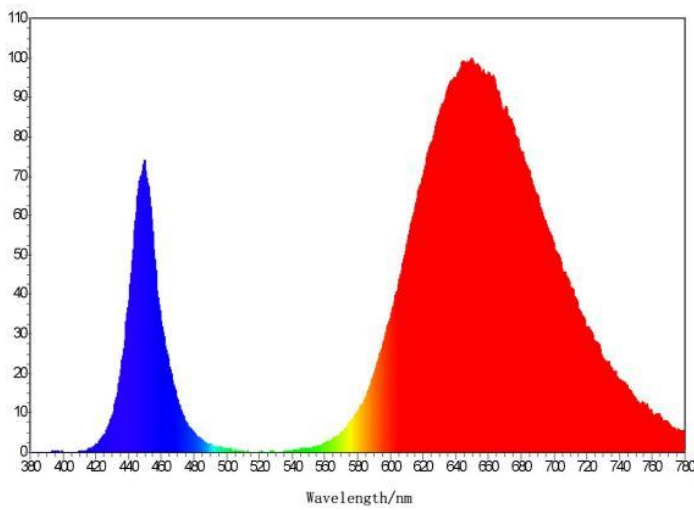

Spectrum Option:

1. Stem and leaf plants (Red: Blue=2:1)

2. Leaf vegetable (Red: Blue=5:1)

3. Flower and Fruit Plants (Red:Blue=8:1)

SEVEN COLORS LIGHTING CO.,LTD(MAXTOP TECH CO.,LIMITED)

Dimension:

Parameter:

ITEM NO.	COLOR	LIGHT BEAM	LUMEN FLUX	VOLTAGE	MAX POWER
SC-2835GL240F-V24	R:B=3:1,5:1,8:1 ,Full Spectrum, Pure White(5000-5500k)	120°	1200-1680lm/m	DC24V	36W/m

How to Connect:

Specification:

LED Model:SMD2835

Color:Full spectrum(380-840nm), Red:Blue=3:1,5:1,8:1 (Red: 620nm or 660nm Blue:450-460nm), Pure White(5000-5500k) and other customed spectrum

Lumen Flux: 1200-1680lux

SEVEN COLORS LIGHTING CO.,LTD(MAXTOP TECH CO.,LIMITED)