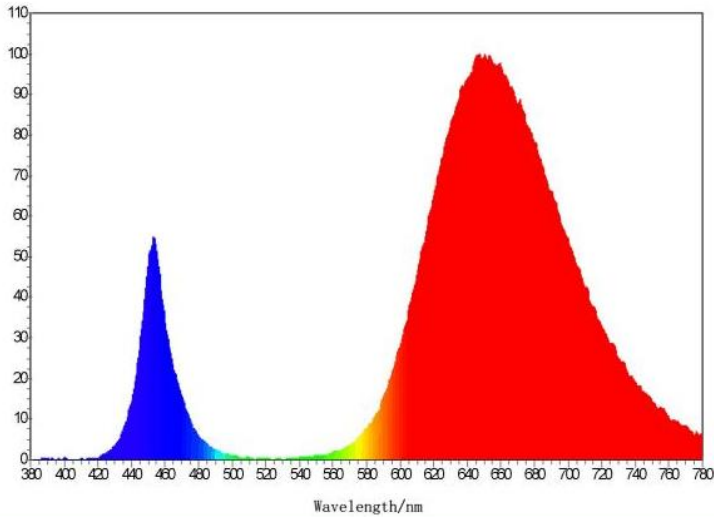

Spectrum Option:

1. Stem and leaf plants (Red: Blue=2:1)

2. Leaf vegetable (Red: Blue=5:1)

3. Flower and Fruit Plants (Red:Blue=8:1)

SEVEN COLORS LIGHTING CO.,LTD(MAXTOP TECH CO.,LIMITED)

Dimension:

Parameter:

ITEM NO.	COLOR	LIGHT BEAM	LUMEN FLUX	VOLTAGE	MAX POWER
SC-2835GL240F-V24	R:B=3:1,5:1,8:1 ,Full Spectrum, Pure White(5000-5500k)	120°	1200-1680lm/m	DC24V	36W/m

How to Connect:

Specification:

LED Model:SMD2835

Color:Full spectrum(380-840nm), Red:Blue=3:1,5:1,8:1 (Red: 620nm or 660nm Blue:450-460nm), Pure White(5000-5500k) and other customed spectrum

Lumen Flux: 1200-1680lux

SEVEN COLORS LIGHTING CO.,LTD(MAXTOP TECH CO.,LIMITED)