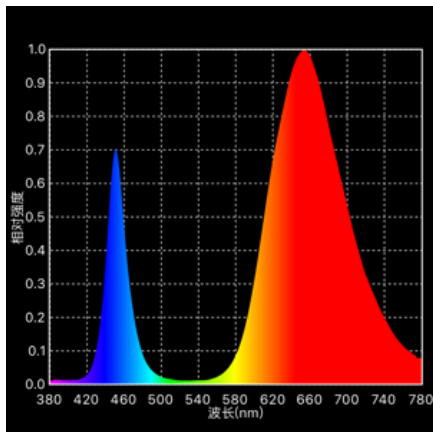

### 1FT T8 Integrated LED GROW LIGHT TUBE

Photo:

Single Row type----6W

Double Row type----12W

Dimension: L300mm X Dia26mm

ITEM NO.: SC-T8ST-01

Parameter:

Lighting angle of LED: 120°

LED QTY: single row---24pcs, double row---48pcs

Lifespan: >50,000hours

Worldwide Voltage: 100v-240v

Power Type: Double Ends Powered

PF>0.7

EF>0.9

Working environment : -20~40degrees,45%~95%RH

Working Frequency: 50~60Hz

IP Rating: IP40

Wave Length:380-840NM Full Spectrum or Daylight 5000-5500K T8 separate type led grow tube light

Power: single row---6W, double row---12W

Color:

Full Spectrum including UV:420-430nm Red:650-660nm Blue:450-60nm  
IR:720-730nm R:B=5:1

Lighting Flux: single row---587Lux, double row---1457Lux

PPFD(400~700nm):single row---14 $\mu$ mol/m<sup>2</sup>s, double row---28 $\mu$ mol/m<sup>2</sup>s

Peak Wave Length: 654nm

Feature

- 1 .Most cost-effective , full spectrum grow LED chip
- 2.Our full spectrum grow LED chip use original epistar led chip to ensure more stable quality .
- 3.Full spectrum suitable for all kinds of plants in different stages
- 4.Suitable for hydroponics, horticulture, green house
- 5.Suitable for plants growing, flowering and fruiting