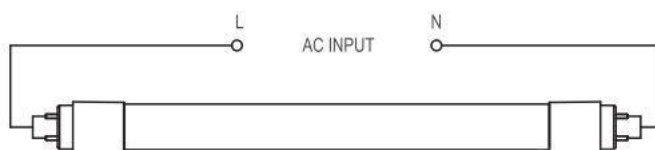

Dimension: L300mm X Dia26mm

ITEM NO.: SC-T8ST-01

Parameter:

Lighting angle of LED: 120°

LED QTY: single row---24pcs, double row---48pcs

Lifespan: >50,000hours

Worldwide Voltage: 100v-240v

Power Type: Double Ends Powered

PF>0.7

EF>0.9

Working environment : -20~40degrees,45%~95%RH

Working Frequency: 50~60Hz

IP Rating: IP40

Wave Length:380-840NM Full Spectrum or Daylight 5000-5500K T8 separate type led grow tube light

Power: single row---6W, double row---12W

Color:

Full Spectrum including UV:420-430nm Red:650-660nm Blue:450-60nm
IR:720-730nm R:B=5:1

Lighting Flux: single row---587Lux, double row---1457Lux

PPFD(400~700nm):single row---14 μ mol/m²s, double row---28 μ mol/m²s

Peak Wave Length: 654nm

Feature

1. 1 .Most cost-effective , full spectrum grow LED chip
- 2.Our full spectrum grow LED chip use original epistar led chip to ensure more stable quality .
- 3.Full spectrum suitable for all kinds of plants in different stages
- 4.Suitable for hydroponics, horticulture, green house
- 5.Suitable for plants growing, flowering and fruiting

How to connect or install