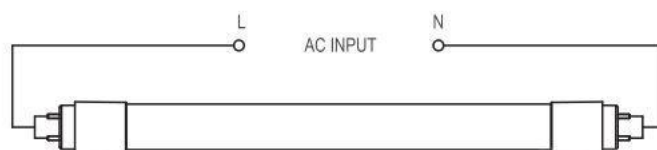

Dimension: L600mm X Dia26mm

ITEM NO.: SC-T8ST-02

Parameter:

Lighting angle of LED: 120°

LED QTY: single row---48pcs, double row---96pcs

Lifespan: >50,000hours

Worldwide Voltage: 100v-240v

Power Type: Double Ends Powered

PF>0.7

EF>0.9

Working environment : -20~40degrees,45%~95%RH

Working Frequency: 50~60Hz

IP Rating: IP40

Wave Length:380-840NM Full Spectrum or Daylight 5000-5500K T8 separate type led grow tube light

Power: single row---10W, double row---20W

Color:

Full Spectrum including UV:420-430nm Red:650-660nm Blue:450-60nm
IR:720-730nm R:B=5:1

Lighting Flux: single row---1174Lux, double row---2914Lux

PPFD(400~700nm):single row---28 $\mu\text{mol}/\text{m}^2\text{s}$, double row---56 $\mu\text{mol}/\text{m}^2\text{s}$

Peak Wave Length: 654nm

Feature

1. 1 .Most cost-effective , full spectrum grow LED chip
- 2.Our full spectrum grow LED chip use original epistar led chip to ensure more stable quality .
- 3.Full spectrum suitable for all kinds of plants in different stages
- 4.Suitable for hydroponics, horticulture, green house
- 5.Suitable for plants growing, flowering and fruiting

How to connect or install