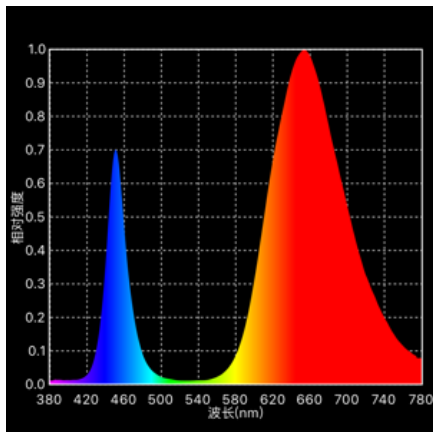

2FT T8 Integrated LED GROW LIGHT TUBE

Photo:

Single Row type----10W

Double Row type----20W

Dimension: L600mm X Dia26mm

ITEM NO.: SC-T8ST-02

Parameter:

Lighting angle of LED: 120°

LED QTY: single row---48pcs, double row---96pcs

Lifespan: >50,000hours

Worldwide Voltage: 100v-240v

Power Type: Double Ends Powered

PF>0.7

EF>0.9

Working environment : -20~40degrees,45%~95%RH

Working Frequency: 50~60Hz

IP Rating: IP40

Wave Length:380-840NM Full Spectrum or Daylight 5000-5500K T8 separate type led grow tube light

Power: single row---10W, double row---20W

Color:

Full Spectrum including UV:420-430nm Red:650-660nm Blue:450-60nm
IR:720-730nm R:B=5:1

Lighting Flux: single row---1174Lux, double row---2914Lux

PPFD(400~700nm):single row---28 $\mu\text{mol}/\text{m}^2\text{s}$, double row---56 $\mu\text{mol}/\text{m}^2\text{s}$

Peak Wave Length: 654nm

Feature