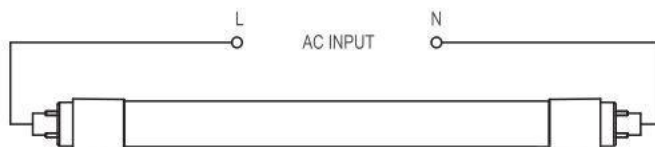

Dimension: L900mm X Dia26mm

ITEM NO.: SC-T8ST-03

Parameter:

Lighting angle of LED: 120°

LED QTY: single row---72pcs, double row---144pcs

Lifespan: >50,000hours

Worldwide Voltage: 100v-240v

Power Type: Double Ends Powered

PF>0.7

EF>0.9

Working environment : -20~40degrees,45%~95%RH

Working Frequency: 50~60Hz

IP Rating: IP40

Wave Length:380-840NM Full Spectrum or Daylight 5000-5500K T8 separate type led grow tube light

Power: single row---14W, double row---28W

Color:

Full Spectrum including UV:420-430nm Red:650-660nm Blue:450-60nm
IR:720-730nm R:B=5:1

Lighting Flux: single row---1762Lux, double row---4372Lux

PPFD(400~700nm):single row---42 $\mu\text{mol}/\text{m}^2\text{s}$, double row---84 $\mu\text{mol}/\text{m}^2\text{s}$

Peak Wave Length: 654nm

Feature

1. 1 .Most cost-effective , full spectrum grow LED chip
- 2.Our full spectrum grow LED chip use original epistar led chip to ensure more stable quality .
- 3.Full spectrum suitable for all kinds of plants in different stages
- 4.Suitable for hydroponics, horticulture, green house
- 5.Suitable for plants growing, flowering and fruiting

How to connect or install