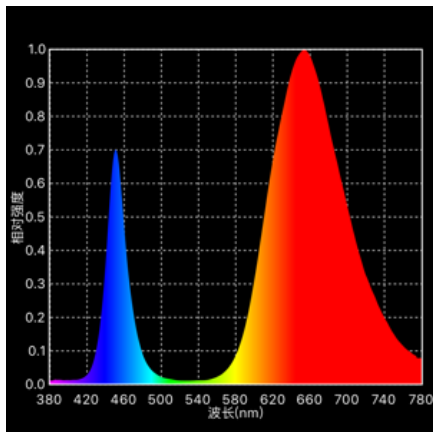

3FT T8 Integrated LED GROW LIGHT TUBE

Photo:

Single Row type----14W

Double Row type----28W

Dimension: L900mm X Dia26mm

ITEM NO.: SC-T8ST-03

Parameter:

Lighting angle of LED: 120°

LED QTY: single row---72pcs, double row---144pcs

Lifespan: >50,000hours

Worldwide Voltage: 100v-240v

Power Type: Double Ends Powered

PF>0.7

EF>0.9

Working environment : -20~40degrees,45%~95%RH

Working Frequency: 50~60Hz

IP Rating: IP40

Wave Length:380-840NM Full Spectrum or Daylight 5000-5500K T8 separate type led grow tube light

Power: single row---14W, double row---28W

Color:

Full Spectrum including UV:420-430nm Red:650-660nm Blue:450-60nm
IR:720-730nm R:B=5:1

Lighting Flux: single row---1762Lux, double row---4372Lux

PPFD(400~700nm):single row---42 $\mu\text{mol}/\text{m}^2\text{s}$, double row---84 $\mu\text{mol}/\text{m}^2\text{s}$

Peak Wave Length: 654nm

Feature