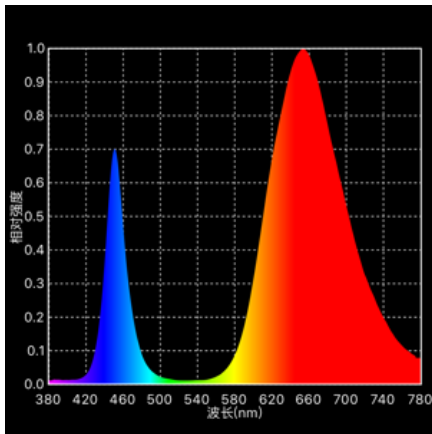

## 5FT T8 Separate LED GROW LIGHT TUBE

Photo:

Dimension: L1500mm X Dia26mm

A(mm) 1498mm

B(mm) 1515mm

ITEM NO.: SC-T8ST-05

Parameter:

Lighting angle of LED: 120°

LED QTY: Single row: 120pcs Double Row:240pcs

Lifespan: >50,000hours

Worldwide Voltage: 100v-240v

Power Type: Single End Powered

Cap mode: Rota-table

PF>0.7

EF>0.9

Working environment : -20~40degrees,45%~95%RH

Working Frequency: 50~60Hz

IP Rating: IP40

Wave Length:380-840NM Full Spectrum T8 separate type led grow tube light

Power: Single Row: 24W, Double Row:48W

Color:

Full Spectrum including UV:420-430nm Red:650-660nm Blue:450-60nm

IR:720-730nm R:B=5:1

Lighting Flux: 7000Lux

PPFD(400~700nm):Single Row: 83 $\mu$ mol/m<sup>2</sup>s; Double Row: 166 $\mu$ mol/m<sup>2</sup>s

Peak Wave Length: 654nm