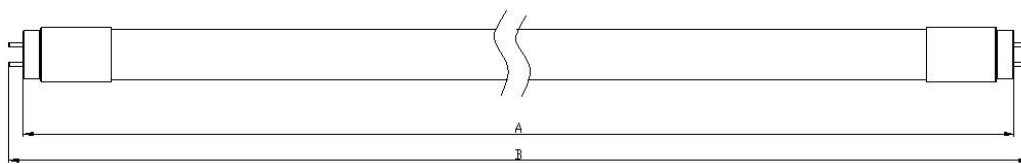

## 5FT T8 Separate LED GROW LIGHT TUBE

Photo:

Dimension: L1500mm X Dia26mm

A(mm) 1498mm

B(mm) 1515mm

ITEM NO.: SC-T8ST-05

Parameter:

Lighting angle of LED: 120°

LED QTY: Single row: 120pcs Double Row:240pcs

Lifespan: >50,000hours

Worldwide Voltage: 100v-240v

Power Type: Single End Powered

Cap mode: Rota-table

PF>0.7

EF>0.9

Working environment : -20~40degrees,45%~95%RH

Working Frequency: 50~60Hz

IP Rating: IP40

Wave Length:380-840NM Full Spectrum T8 separate type led grow tube light

Power: Single Row: 24W, Double Row:48W

Color:

Full Spectrum including UV:420-430nm Red:650-660nm Blue:450-60nm

IR:720-730nm R:B=5:1

Lighting Flux: 7000Lux

PPFD(400~700nm):Single Row: 83 $\mu$ mol/m<sup>2</sup>s; Double Row: 166 $\mu$ mol/m<sup>2</sup>s

Peak Wave Length: 654nm